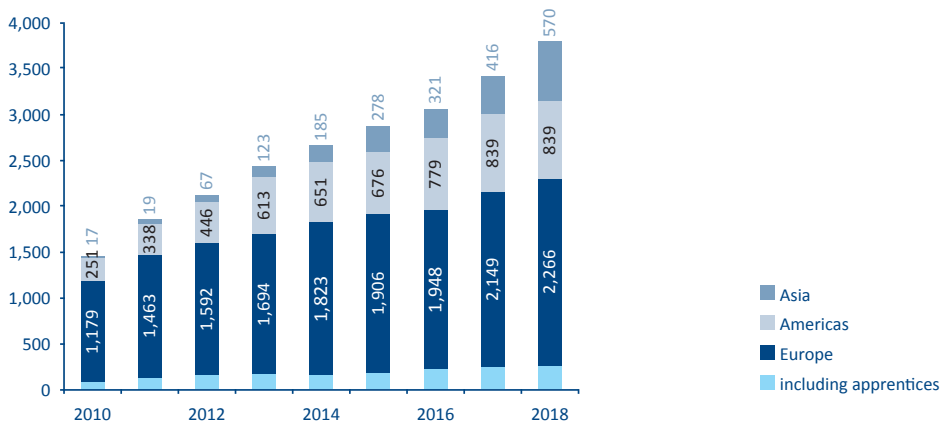

Facts and Figures

Sales Total in EUR million/year

Associates Total/year

Facilities/Equipment Production Floor space 152,000 sqm