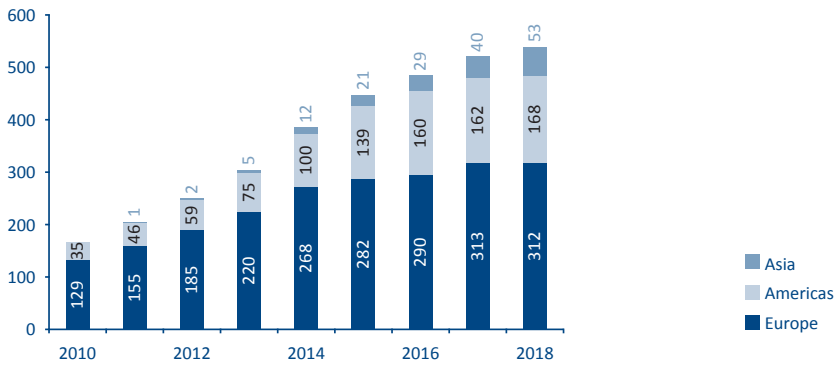

Facts and Figures

Sales Total in EUR million/year

Associates Total/year

Facilities/Equipment Production Floor space 152,000 sqm