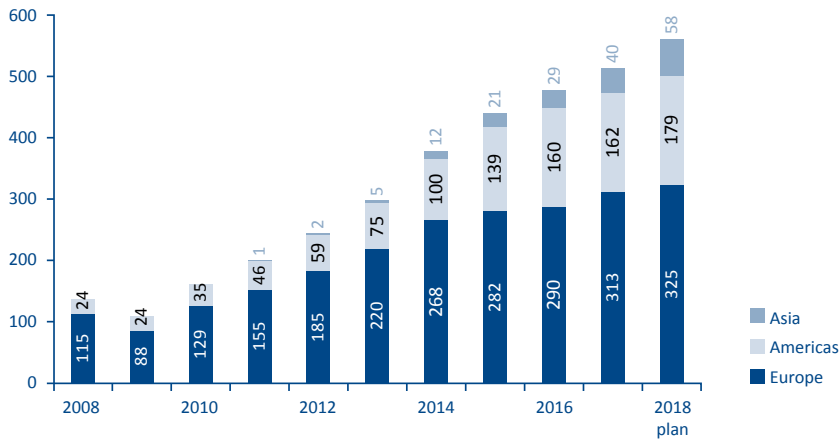

## Facts and Figures

Sales Total in EUR million/year

Associates Total/year

Facilities/Equipment Production Floor space 152,000 sqm