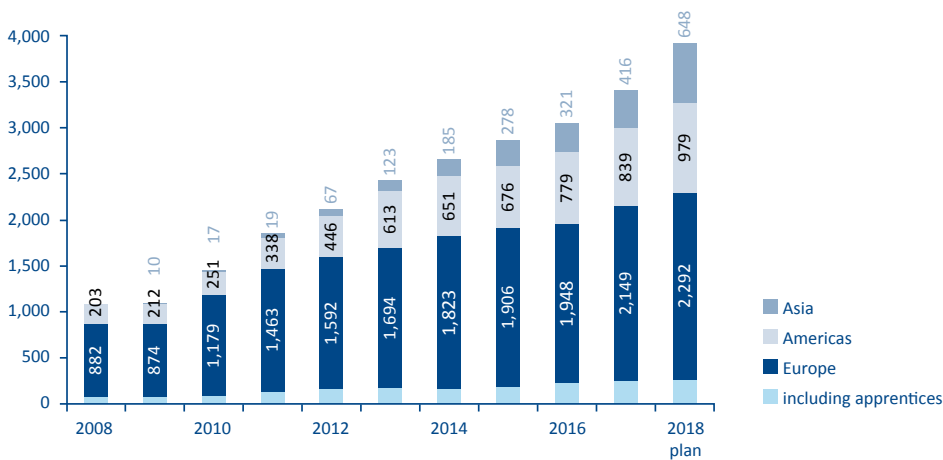

## Facts and Figures

Sales Total in EUR million/year

Associates Total/year

Facilities/Equipment Production Floor space 152,000 sqm