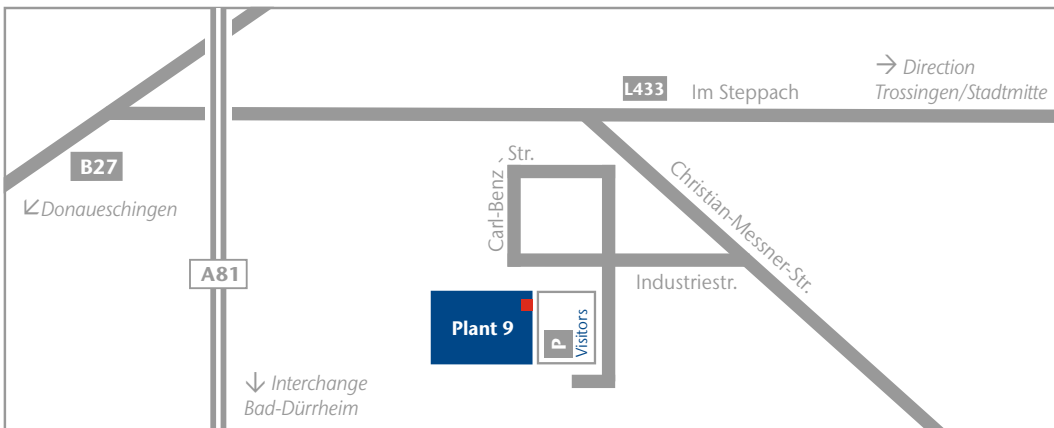

Site plan

IMS:GEAR

IMS Gear SE & Co. KGaA
 Industriestraße 25
 78647 Trossingen
 Germany
 phone +49 (0)771 8507-0
 fax +49 (0)771 8507-444
www.imsgear.com

Detailed plan:

Plant 9
 Trossingen
 Industriestraße 25