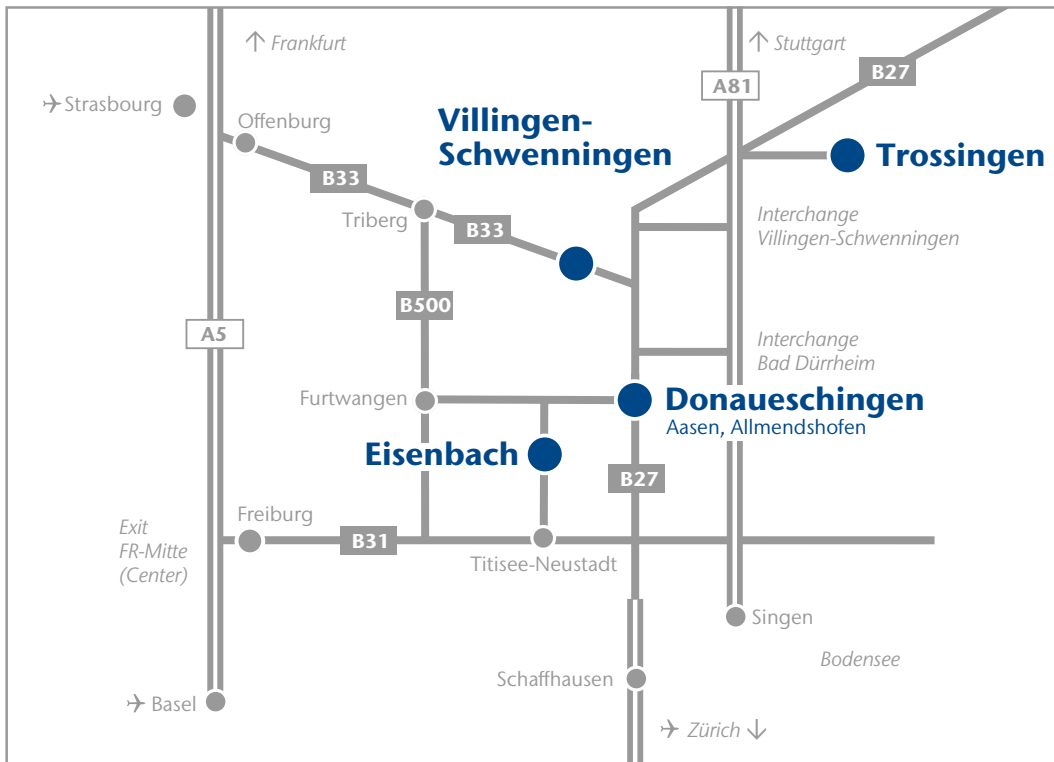

Site plan

IMS:GEAR

IMS Gear SE & Co. KGaA
 Industriestraße 25
 78647 Trossingen
 Germany
 phone +49 (0)771 8507-0
 fax +49 (0)771 8507-444
www.imsgear.com

Detailed plan:

Plant 9
 Trossingen
 Industriestraße 25