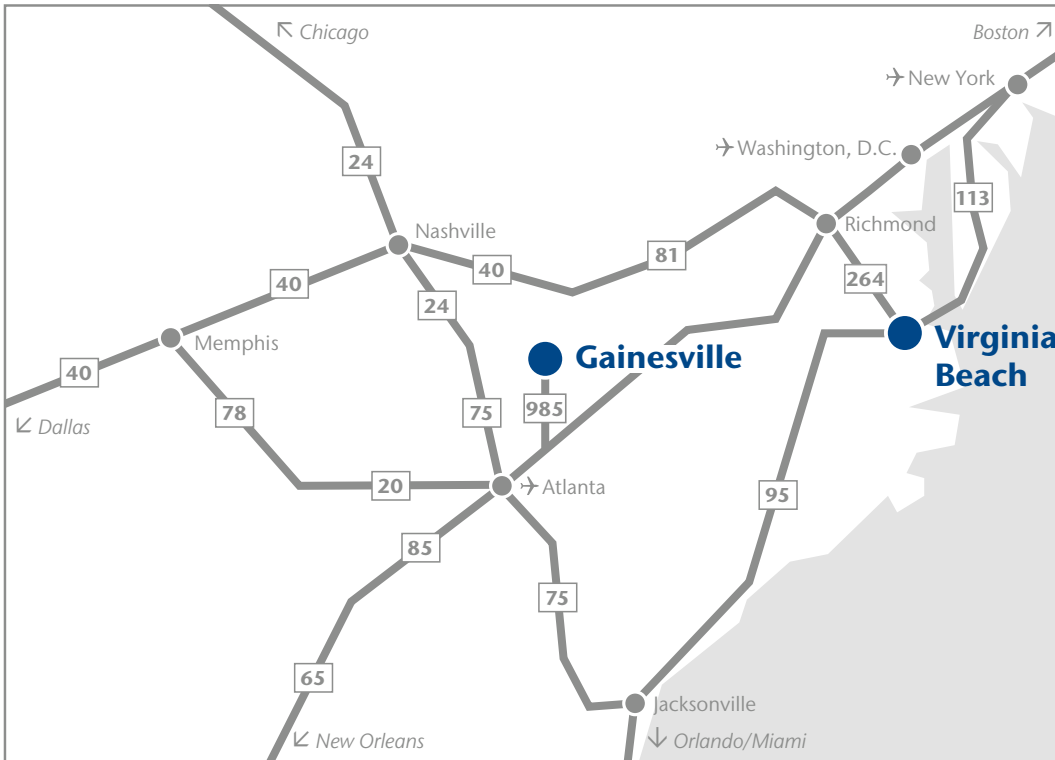

Site plan

IMS:GEAR

IMS Gear Georgia LLC
1234 Palmour Drive, Suite B
Gainesville, GA 30501
USA
phone +1 770 840-9600
fax +1 770 840-8044
www.imsgear.com

Detailed plan:

Gainesville
1234 Palmour Drive

Visitors coming from I-985, use Exit 20 and enter the Industrial Park South.