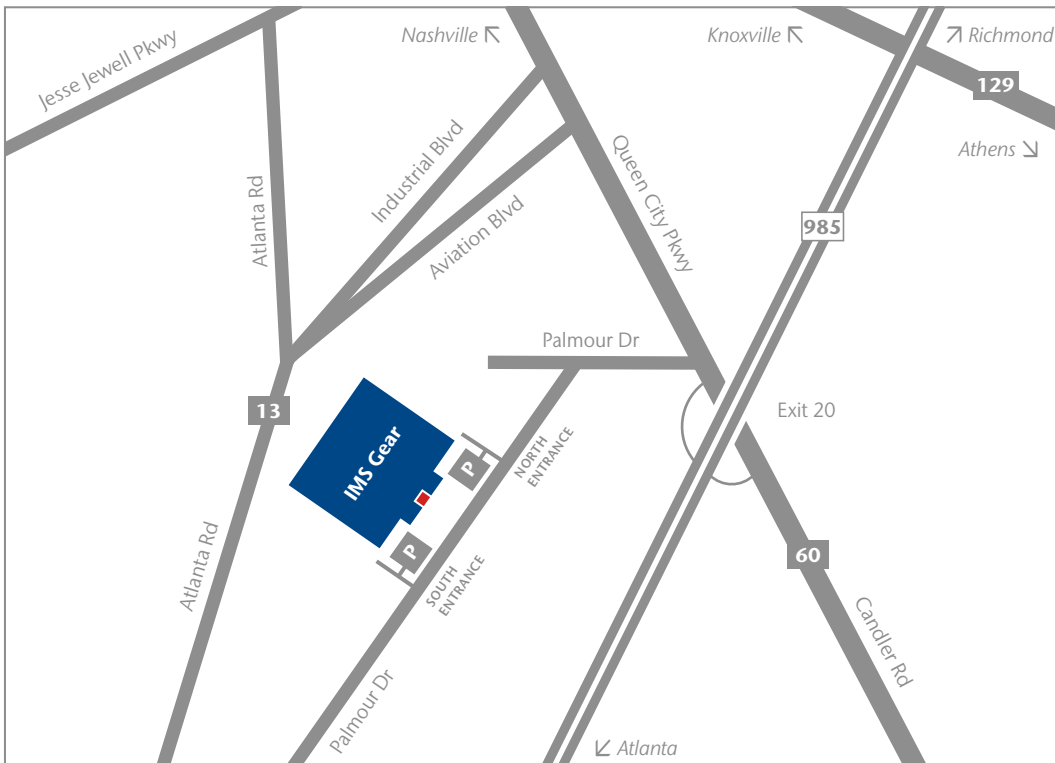

Site plan

IMS:GEAR

IMS Gear Georgia LLC
1234 Palmour Drive, Suite B
Gainesville, GA 30501
USA
phone +1 770 840-9600
fax +1 770 840-8044
www.imsgear.com

Detailed plan:

Gainesville
1234 Palmour Drive

Visitors coming from I-985, use Exit 20 and enter the Industrial Park South.

There are two possibilities to enter the facility. Please consult with your IMS Gear host regarding the best entrance for your visit.